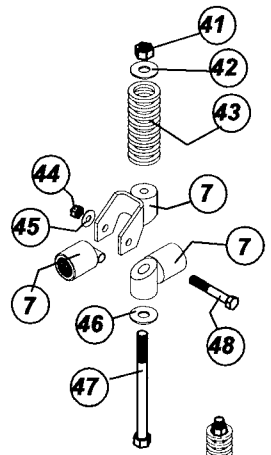

SEE DETAIL: B

SEE DETAIL: A

SEE DETAIL: C

DETAIL: C

DETAIL: B

Item #7 11-5501
 Boom Hinge
 is only available as a
 complete assembly.

DETAIL: A

**SDI Economy Spray
 Boom Model SB 15/20-1**

PI135/125jj

SDI Spray Boom, Model SB 15/20-1

Item Number	Part Number	Description	Qty.
1	11-212	Boom Upright Channel	2
2	11-213-60	Cross Member	1
3	51-556	Boom Pipe 3/4 x 50-1/2 In. Wing	2
4	51-548	Center Boom Pipe 3/4 x 56-1/2 In.	1
5	11-216	Center Section Bracket	2
6	11-218-1	Boom Rest	2
7	11-5501	Boom Hinge Assembly (only available as a complete assembly)	2
8	48-306	Lock Pin	2
9	52-418	Pipe Saddle Poly	3
10	53-092	Elbow Adapter 1/2 FPT x 3/4 In. HB Poly	2
11	52-110	Adapter 1/2 FPT x 3/4 In. HB Poly	1
12	52-582	Pipe Cap 3/4 In. Poly	2
13	11-214	Boom Rest Mounting Brackets	2
14	24-441	Clamp 1 In.	2
15	64-280	Split Eyelet Clamp	4
16	11-215	Mounting Bracket	2
17	69-903	Cable 3/16 In. Per Ft.	Specify
18	69-025	Boom Fork Grips	4
19	64-411	Single Nozzle Body W/Check Valve	9
20	64-406	Black Cap	9
21	64-404	Rubber Washer	9
22	64-403	Strainer Screen Nylon	9
23	52-415	O-Ring	9
24	52-416	Screw	9
25	64-414	Rubber Diaphragm	9
26	64-415	Check Valve	9
27	64-648	Tip	9
28	24-401	Cable Clamp	2
29	69-220	Thimble 3/16 In.	2
30	11-104	Anchor Plate	8
31	34-104	Hex Bolt 1/2 x 1-1/4 In.	8
32	42-104	Flat Washer 1/2 In.	8
33	41-104	Hex Nut 1/2 In.	8
34	32-503	Hex Bolt 3/8 NC x 1 In.	2
35	41-110	Channel Nut 1/2 In.	4
36	32-102SS	Hex Bolt 3/8 NC x 3/4 In.	2
37	34-105	Hex Bolt Yellow 1/2 x 1-1/2 In.	4
38	41-106	Channel Nut 3/8 In.	4
39	31-503	Hex Bolt 5/16 x 1 In.	4
40	11-213-1	Washer	2
41	41-503	Hex Nut 3/8 In. NC	2

01/22/25jj

SDI Spray Boom, Model SB 15/20-1

Item Number	Part Number	Description	Qty.
42	42-107	Flat Washer 5/8 In.	2
43	45-180	Tension Spring Boom Hinge	2
44	41-121	Hex Nut 5/8 In.	2
45	42-503	Flat Washer 3/8 In.	2
46	43-104	Lock Washer 1/2 In.	2
47	35-220	Bolt 5/8 x 7-1/2 In.	2
48	32-508	Bolt 3/8 x 2-1/4 In.	2