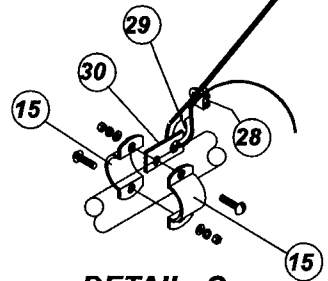

SEE DETAIL: B

SEE DETAIL: A

SEE DETAIL: C

DETAIL: C

DETAIL: B

Item #7 11-5501
 Boom Hinge
 is only available as a
 complete assembly.

DETAIL: A

**SDI Economy Spray
 Boom Model SB 15/20-1**

PI135/125jj

SDI Spray Boom, Model SB 15/20-1

Item Number	Part Number	Description	Qty.
1	11-212	Boom Upright Channel	2
2	11-213-60	Cross Member	1
3	51-556	Boom Pipe 3/4 x 50-1/2 In. Wing	2
4	51-548	Center Boom Pipe 3/4 x 56-1/2 In.	1
5	11-216	Center Section Bracket	2
6	11-218-1	Boom Rest	2
7	11-5501	Boom Hinge Assembly (only available as a complete assembly)	2
8	48-306	Lock Pin	2
9	52-418	Pipe Saddle Poly	3
10	53-092	Elbow Adapter 1/2 FPT x 3/4 In. HB Poly	2
11	52-110	Adapter 1/2 FPT x 3/4 In. HB Poly	1
12	52-582	Pipe Cap 3/4 In. Poly	2
13	11-214	Boom Rest Mounting Brackets	2
14	24-441	Clamp 1 In.	2
15	64-280	Split Eyelet Clamp	4
16	11-215	Mounting Bracket	2
17	69-903	Cable 3/16 In. Per Ft.	Specify
18	69-025	Boom Fork Grips	4
19	64-411	Single Nozzle Body W/Check Valve	9
20	64-406	Black Cap	9
21	64-404	Rubber Washer	9
22	64-403	Strainer Screen Nylon	9
23	52-415	O-Ring	9
24	52-416	Screw	9
25	64-414	Rubber Diaphragm	9
26	64-415	Check Valve	9
27	64-648	Tip	9
28	24-401	Cable Clamp	2
29	69-220	Thimble 3/16 In.	2
30	11-104	Anchor Plate	8
31	34-104	Hex Bolt 1/2 x 1-1/4 In.	8
32	42-104	Flat Washer 1/2 In.	8
33	41-104	Hex Nut 1/2 In.	8
34	32-503	Hex Bolt 3/8 NC x 1 In.	2
35	41-110	Channel Nut 1/2 In.	4
36	32-102SS	Hex Bolt 3/8 NC x 3/4 In.	2
37	34-105	Hex Bolt Yellow 1/2 x 1-1/2 In.	4
38	41-106	Channel Nut 3/8 In.	4
39	31-503	Hex Bolt 5/16 x 1 In.	4
40	11-213-1	Washer	2
41	41-503	Hex Nut 3/8 In. NC	2

01/22/25jj

SDI Spray Boom, Model SB 15/20-1

Item Number	Part Number	Description	Qty.
42	42-107	Flat Washer 5/8 In.	2
43	45-180	Tension Spring Boom Hinge	2
44	41-121	Hex Nut 5/8 In.	2
45	42-503	Flat Washer 3/8 In.	2
46	43-104	Lock Washer 1/2 In.	2
47	35-220	Bolt 5/8 x 7-1/2 In.	2
48	32-508	Bolt 3/8 x 2-1/4 In.	2