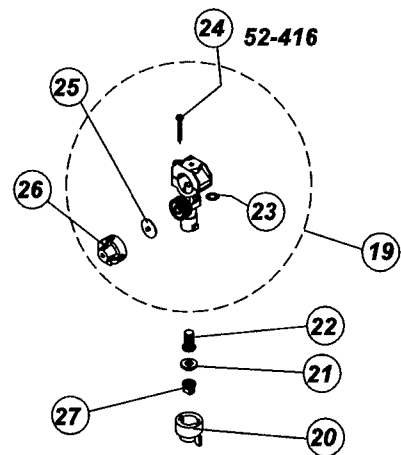

SEE DETAIL: B

SEE DETAIL: A

SEE DETAIL: C

DETAIL: C

DETAIL: B

Item #7 11-5501
 Boom Hinge
 is only available as a
 complete assembly.

DETAIL: A

**SDI Economy Spray
 Boom Model SB 15/20-1**

PI135/125jj

SDI Spray Boom, Model SB 15/20-1

Item Number	Part Number	Description	Qty.
1	11-212	Boom Upright Channel	2
2	11-213-60	Cross Member	1
3	51-556	Boom Pipe 3/4 x 50-1/2 In. Wing	2
4	51-548	Center Boom Pipe 3/4 x 56-1/2 In.	1
5	11-216	Center Section Bracket	2
6	11-218-1	Boom Rest	2
7	11-5501	Boom Hinge Assembly (only available as a complete assembly)	2
8	48-306	Lock Pin	2
9	52-418	Pipe Saddle Poly	3
10	53-092	Elbow Adapter 1/2 FPT x 3/4 In. HB Poly	2
11	52-110	Adapter 1/2 FPT x 3/4 In. HB Poly	1
12	52-582	Pipe Cap 3/4 In. Poly	2
13	11-214	Boom Rest Mounting Brackets	2
14	24-441	Clamp 1 In.	2
15	64-280	Split Eyelet Clamp	4
16	11-215	Mounting Bracket	2
17	69-903	Cable 3/16 In. Per Ft.	Specify
18	69-025	Boom Fork Grips	4
19	64-411	Single Nozzle Body W/Check Valve	9
20	64-406	Black Cap	9
21	64-404	Rubber Washer	9
22	64-403	Strainer Screen Nylon	9
23	52-415	O-Ring	9
24	52-416	Screw	9
25	64-414	Rubber Diaphragm	9
26	64-415	Check Valve	9
27	64-648	Tip	9
28	24-401	Cable Clamp	2
29	69-220	Thimble 3/16 In.	2
30	11-104	Anchor Plate	8
31	34-104	Hex Bolt 1/2 x 1-1/4 In.	8
32	42-104	Flat Washer 1/2 In.	8
33	41-104	Hex Nut 1/2 In.	8
34	32-503	Hex Bolt 3/8 NC x 1 In.	2
35	41-110	Channel Nut 1/2 In.	4
36	32-102SS	Hex Bolt 3/8 NC x 3/4 In.	2
37	34-105	Hex Bolt Yellow 1/2 x 1-1/2 In.	4
38	41-106	Channel Nut 3/8 In.	4
39	31-503	Hex Bolt 5/16 x 1 In.	4
40	11-213-1	Washer	2
41	41-503	Hex Nut 3/8 In. NC	2

01/22/25jj

SDI Spray Boom, Model SB 15/20-1

Item Number	Part Number	Description	Qty.
42	42-107	Flat Washer 5/8 In.	2
43	45-180	Tension Spring Boom Hinge	2
44	41-121	Hex Nut 5/8 In.	2
45	42-503	Flat Washer 3/8 In.	2
46	43-104	Lock Washer 1/2 In.	2
47	35-220	Bolt 5/8 x 7-1/2 In.	2
48	32-508	Bolt 3/8 x 2-1/4 In.	2